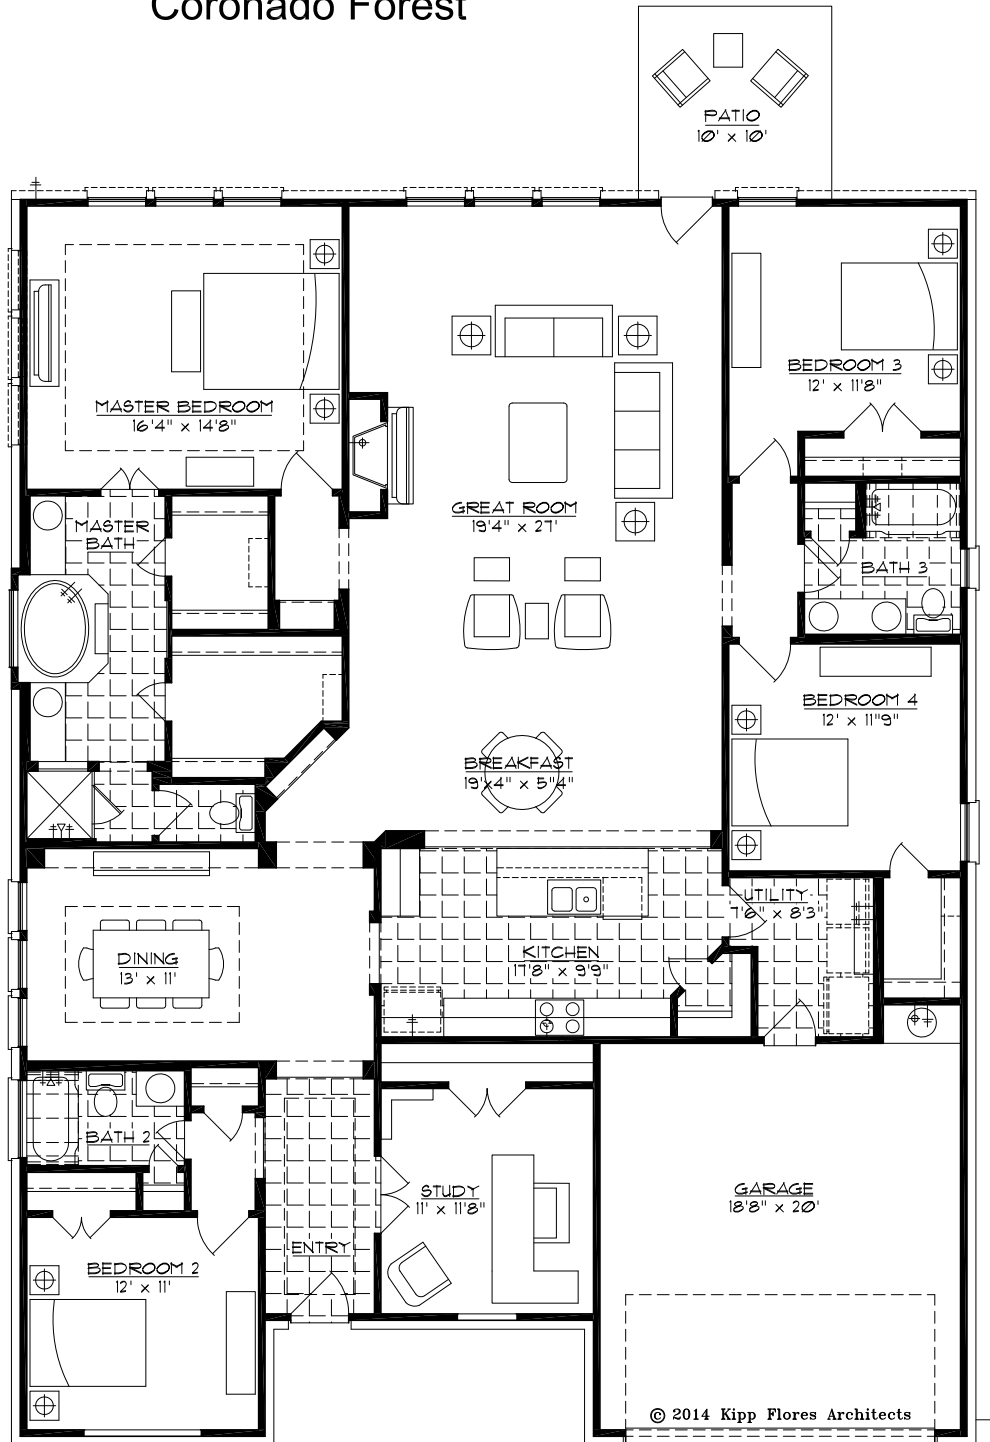

"Our People Make the Difference"

Edinburgh

Coronado Forest

FLOOR PLAN
2701 SQ. FT.

Prices, plans, dimensions, features, specifications, building material and availability of homes are subject to change without notice or obligation. Illustrations are for graphics purposes only and may deviate from completed improvements. Not all options are available in all neighborhoods. Copyright 2015 © Key Life Homes - All Rights Reserved.

"Our People Make the Difference"

Edinburgh

Coronado Forest

OPTIONAL COVERED PATIO

OPTIONAL COVERED PATIO
w/ OPTIONAL BRICK

OPTIONAL BEAMS AT GREAT ROOM

OPTIONAL CLOSET
AT MASTER ENTRY

OPTIONAL
3RD CAR GARAGE