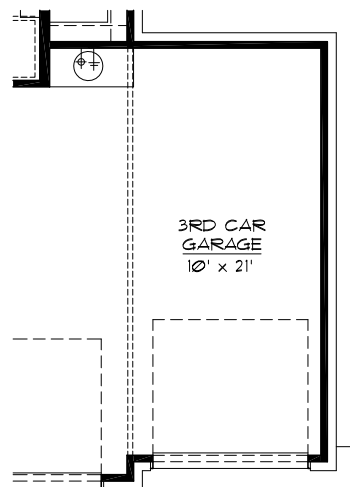

OPTIONAL
3RD CAR GARAGE

Prices, plans, dimensions, features, specifications, building material and availability of homes are subject to change without notice or obligation. Illustrations are for graphics purposes only and may deviate from completed improvements. Not all options are available in all neighborhoods. Copyright 2015 © Key Life Homes - All Rights Reserved.