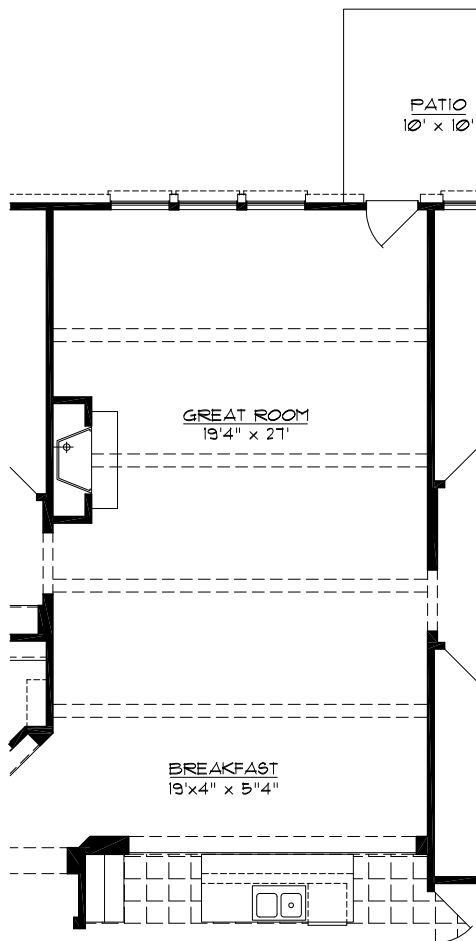

OPTIONAL BEAMS AT GREAT ROOM