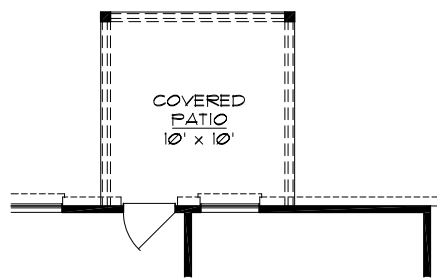

"Our People Make the Difference"

Edinburgh

Coronado Forest

OPTIONAL COVERED PATIO