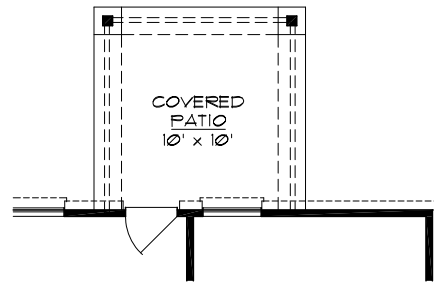

OPTIONAL COVERED PATIO
w/ OPTIONAL BRICK