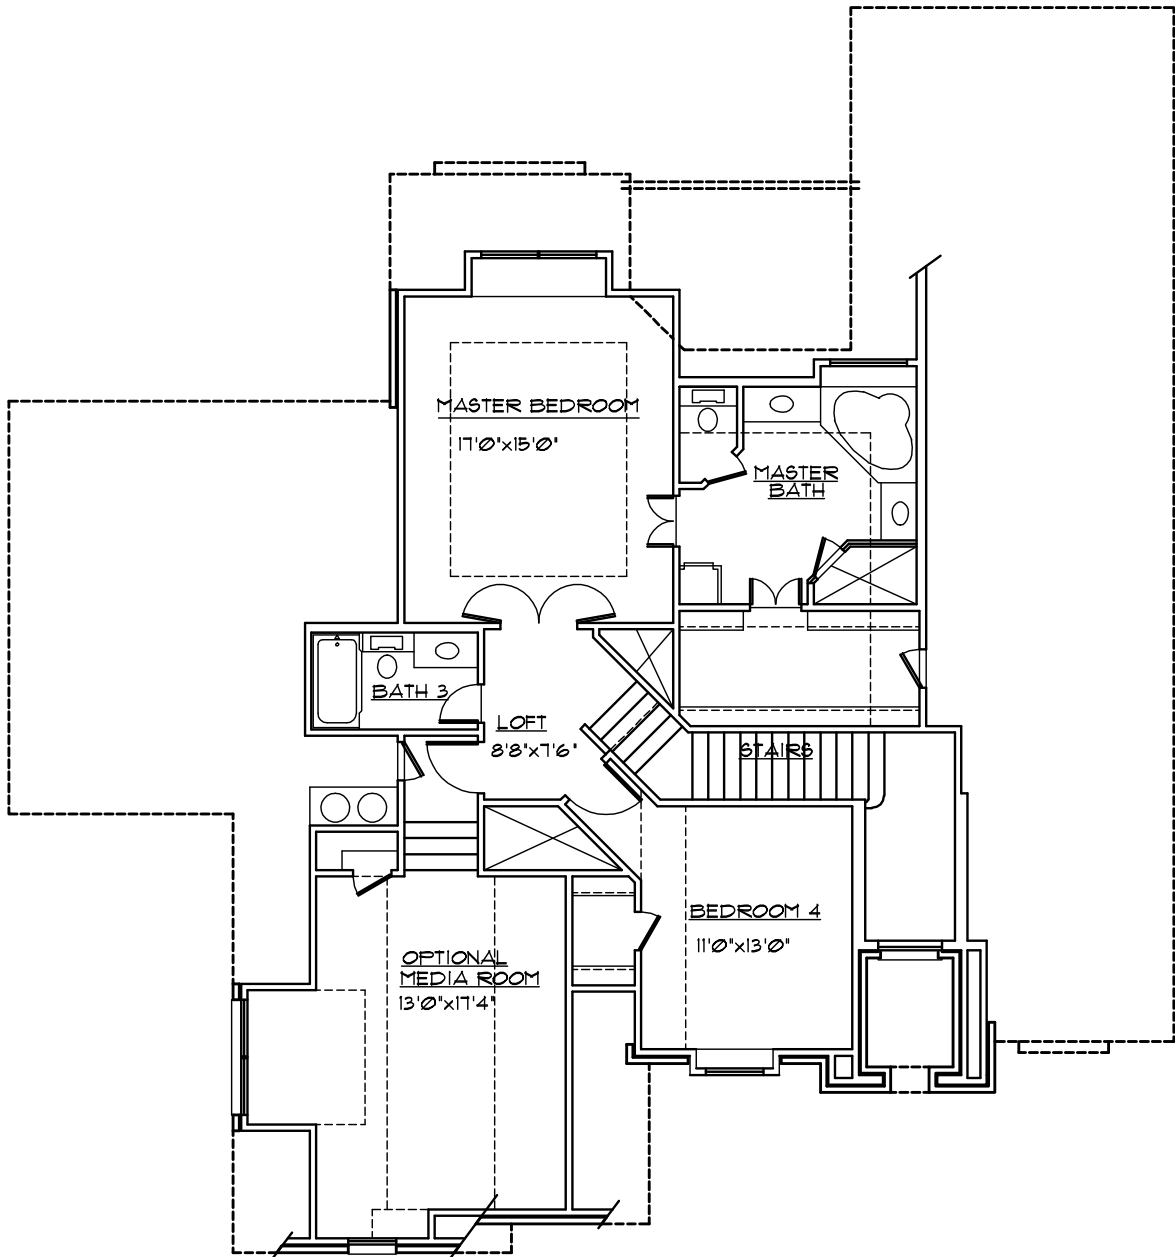

TELLURIDE - FIRST FLOOR PLAN
 3 BEDROOM / 3.5 BATH (2676#+OPT.331#MEDIA)
 06031

TELLURIDE - SECOND FLOOR PLAN
06031

TELLURIDE - FRONT ELEVATION
06031