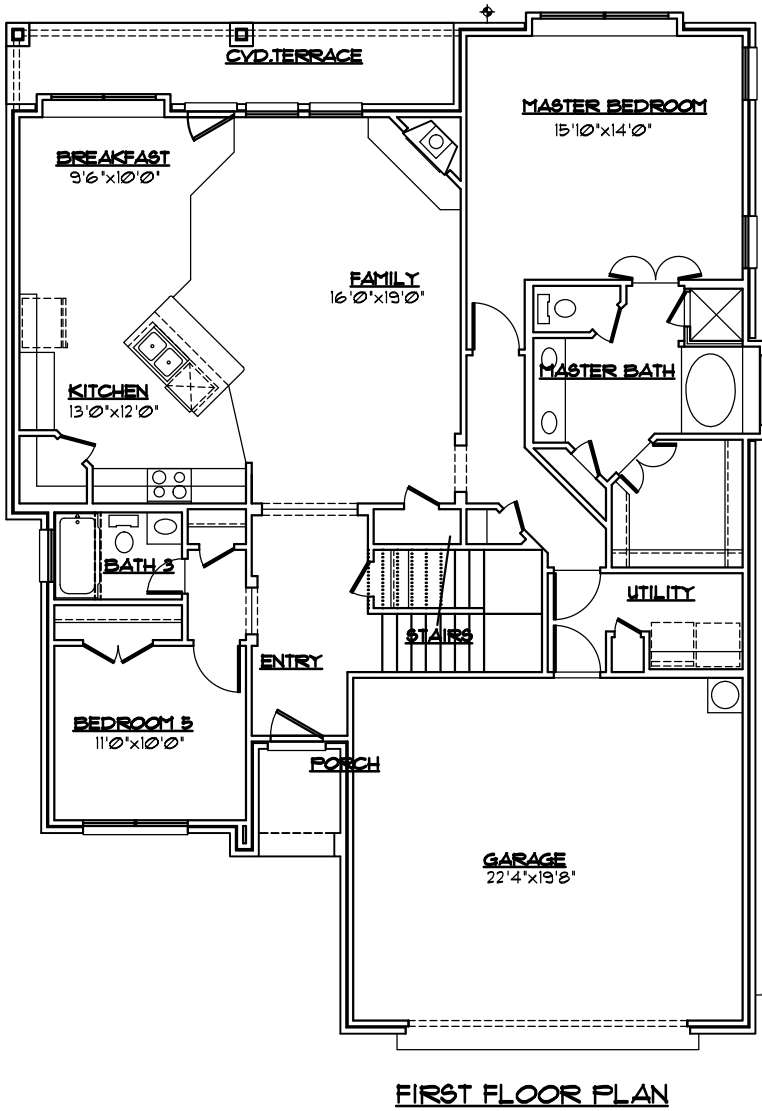

FRONT ELEVATION

FLOOR PLANS SUBJECT TO CHANGE WITHOUT NOTICE. ROOM SIZES ARE APPROXIMATE.

1118 KATELYN COURT
A.C.SQ. FT. = 2641#
MJW#13005KEY

FLOOR PLANS SUBJECT TO CHANGE WITHOUT NOTICE. ROOM SIZES ARE APPROXIMATE.

1118 KATELYN COURT
 A.C.SQ. FT. = 2641#
 MJW#13005KEY