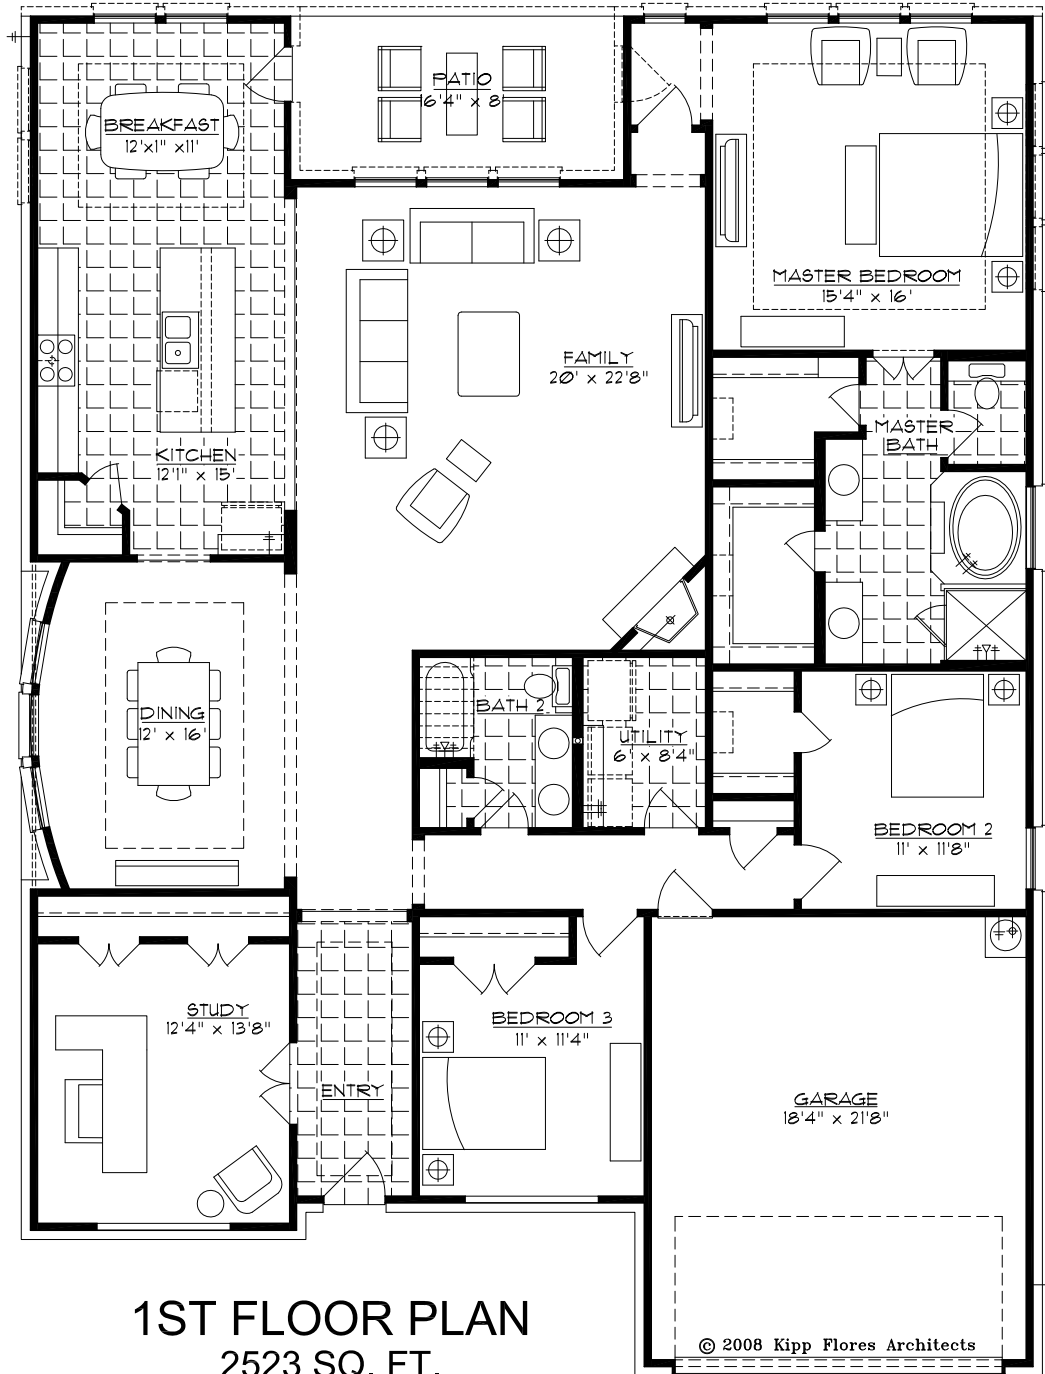

## Coronado Forest

**1ST FLOOR PLAN**  
2523 SQ. FT.

© 2008 Kipp Flores Architects

Prices, plans, dimensions, features, specifications, building material and availability of homes are subject to change without notice or obligation. Illustrations are for graphics purposes only and may deviate from completed improvements. Not all options are available in all neighborhoods. Copyright 2015 © Key Life Homes - All Rights Reserved.

# Devonshire

Coronado Forest

**OPTIONAL  
2ND FLOOR PLAN  
(GAMEROOM)**  
472 SQ. FT. (with 1st floor = 2981 SQ. FT.)

Prices, plans, dimensions, features, specifications, building material and availability of homes are subject to change without notice or obligation. Illustrations are for graphics purposes only and may deviate from completed improvements. Not all options are available in all neighborhoods. Copyright 2015 © Key Life Homes - All Rights Reserved.