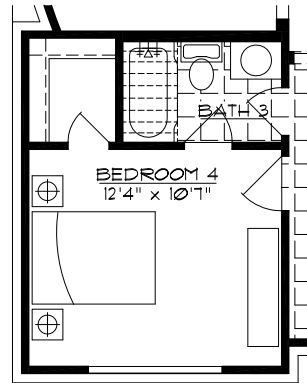

OPTIONAL BEDROOM 4
W/ BATH 3 (DOWN)