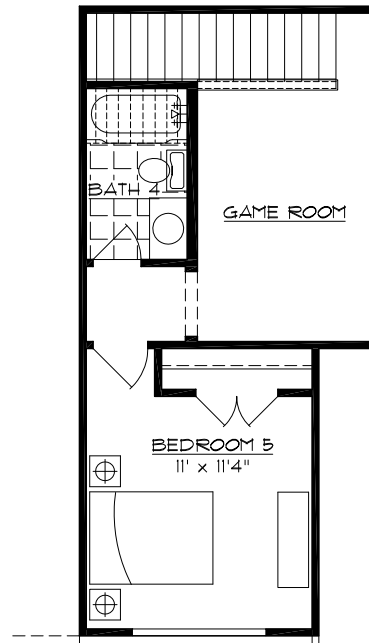

# Devonshire

Coronado Forest

OPTIONAL  
BATH 3

OPTIONAL  
WET BAR

OPTIONAL BEDROOM 5  
W/ BATH 4 (UP)

Prices, plans, dimensions, features, specifications, building material and availability of homes are subject to change without notice or obligation. Illustrations are for graphics purposes only and may deviate from completed improvements. Not all options are available in all neighborhoods. Copyright 2015 © Key Life Homes - All Rights Reserved.