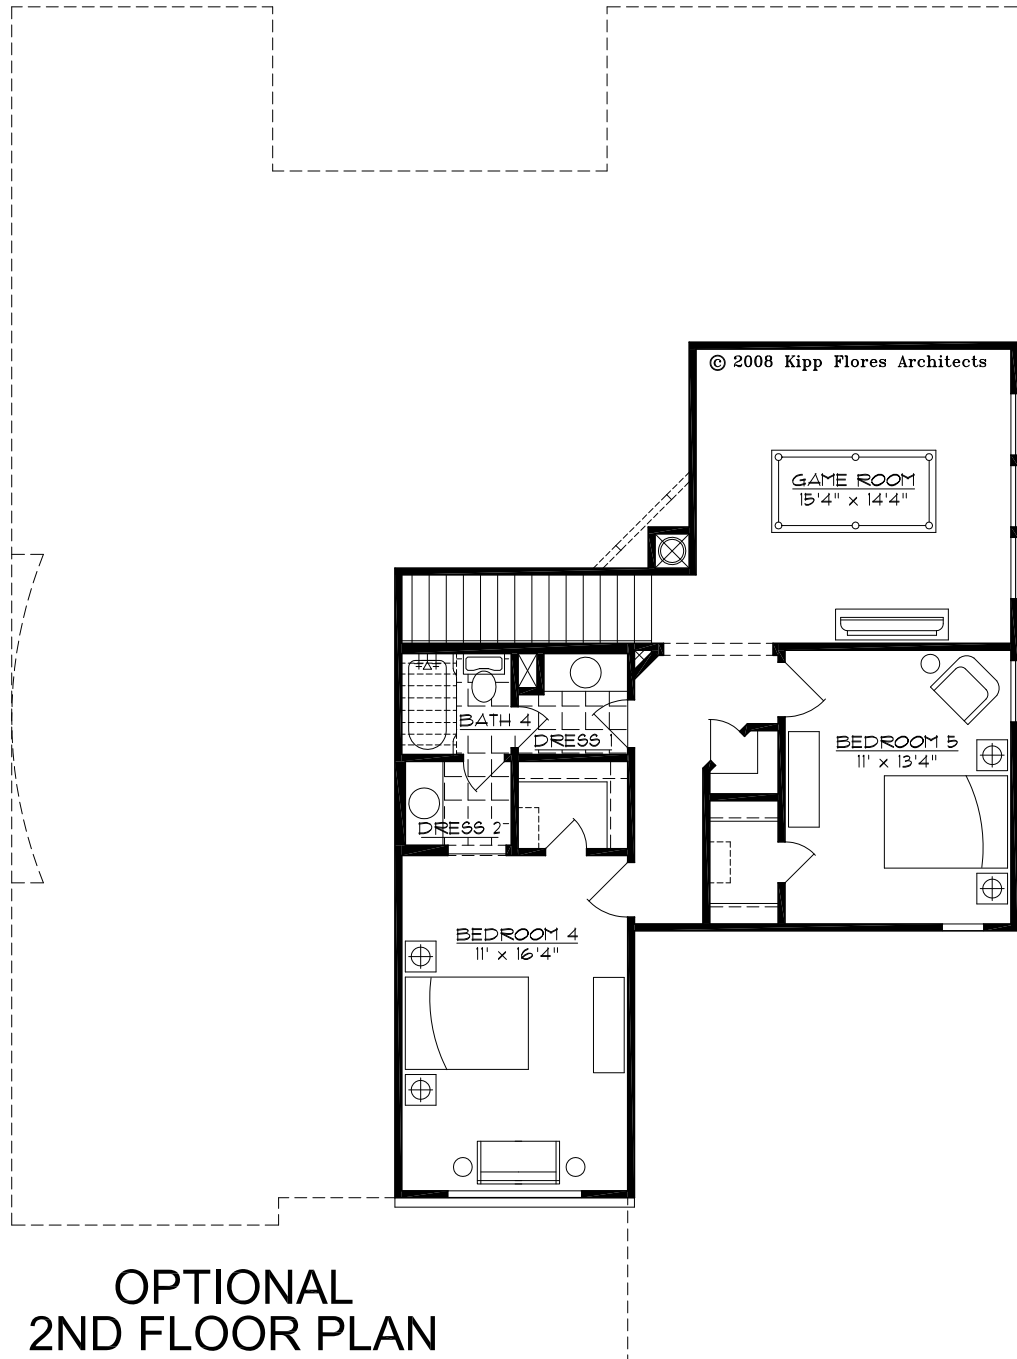

# Devonshire

Coronado Forest

**OPTIONAL  
2ND FLOOR PLAN  
(GAMEROOM)**  
472 SQ. FT. (with 1st floor = 2981 SQ. FT.)

Prices, plans, dimensions, features, specifications, building material and availability of homes are subject to change without notice or obligation. Illustrations are for graphics purposes only and may deviate from completed improvements. Not all options are available in all neighborhoods. Copyright 2015 © Key Life Homes - All Rights Reserved.

# Devonshire

Coronado Forest

**OPTIONAL  
2ND FLOOR PLAN  
(GAME ROOM & BEDROOMS)**  
841 SQ. FT (with 1st floor = 3350 SQ. FT.)

Prices, plans, dimensions, features, specifications, building material and availability of homes are subject to change without notice or obligation. Illustrations are for graphics purposes only and may deviate from completed improvements. Not all options are available in all neighborhoods. Copyright 2015© Key Life Homes - All Rights Reserved.