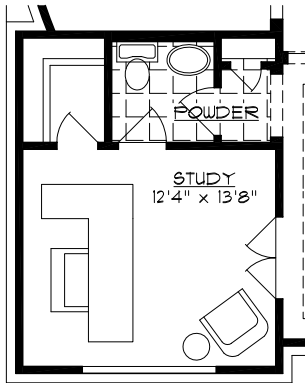

"Our People Make the Difference"

Devonshire

Coronado Forest

STUDY W/ OPTIONAL POWDER 1