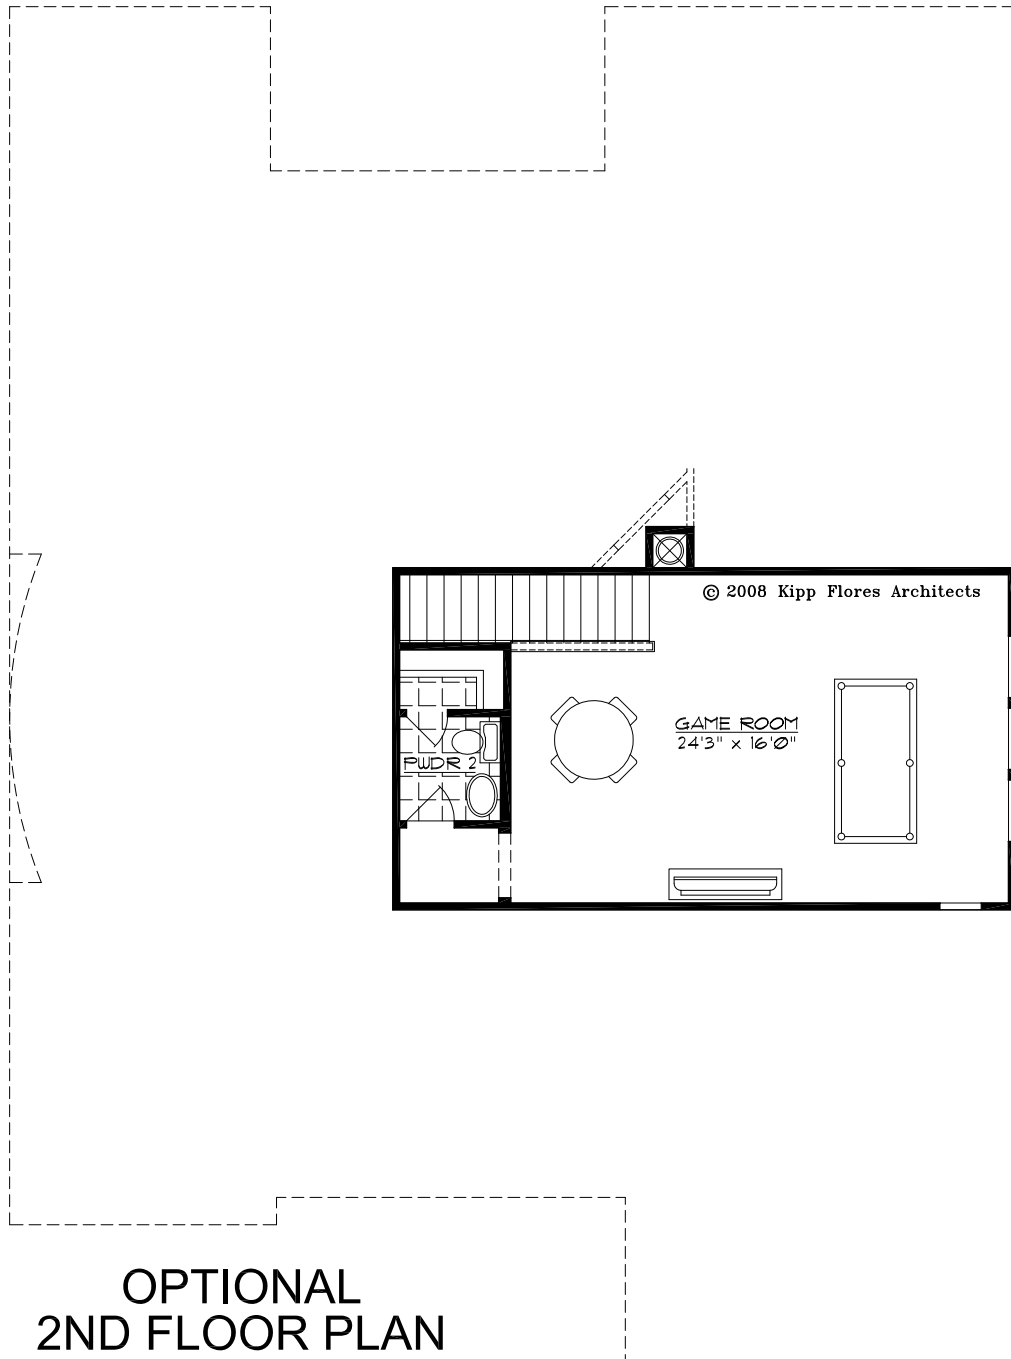

## Coronado Forest

**1ST FLOOR PLAN**  
2523 SQ. FT.

© 2008 Kipp Flores Architects

Prices, plans, dimensions, features, specifications, building material and availability of homes are subject to change without notice or obligation. Illustrations are for graphics purposes only and may deviate from completed improvements. Not all options are available in all neighborhoods. Copyright 2015 © Key Life Homes - All Rights Reserved.

# Devonshire

Coronado Forest

**OPTIONAL  
2ND FLOOR PLAN  
(GAMEROOM)**  
472 SQ. FT. (with 1st floor = 2981 SQ. FT.)

Prices, plans, dimensions, features, specifications, building material and availability of homes are subject to change without notice or obligation. Illustrations are for graphics purposes only and may deviate from completed improvements. Not all options are available in all neighborhoods. Copyright 2015 © Key Life Homes - All Rights Reserved.