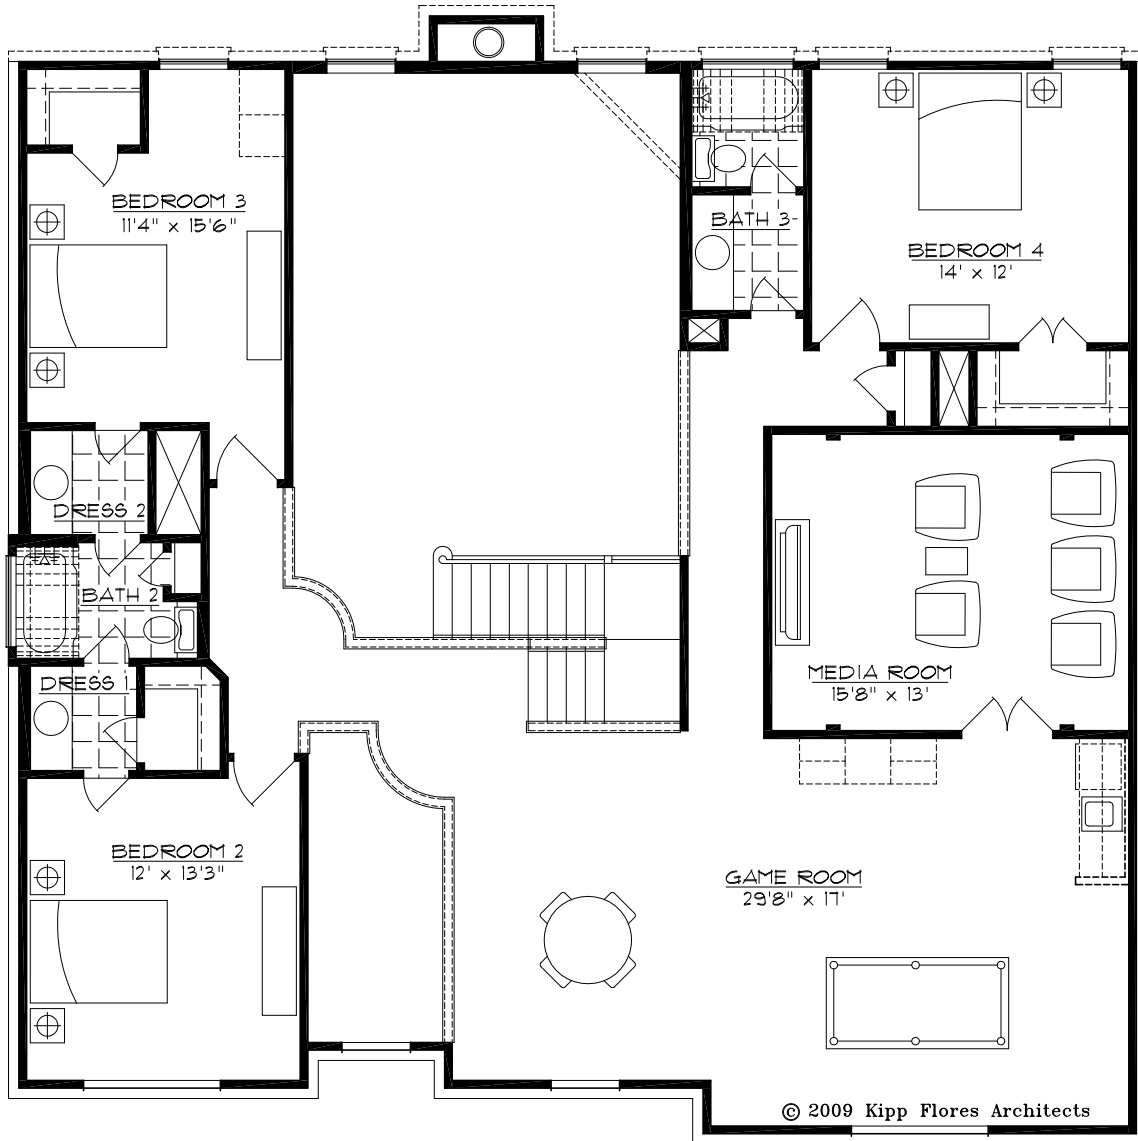

1ST FLOOR PLAN
1862 SQ. FT.

"Our People Make the Difference"

Hamilton

Coronado Forest

© 2009 Kipp Flores Architects

2ND FLOOR PLAN

1790 SQ. FT. (with 1st floor = 3652 SQ. FT.)

Prices, plans, dimensions, features, specifications, building material and availability of homes are subject to change without notice or obligation. Illustrations are for graphics purposes only and may deviate from completed improvements. Not all options are available in all neighborhoods. Copyright 2015 © Key Life Homes - All Rights Reserved.