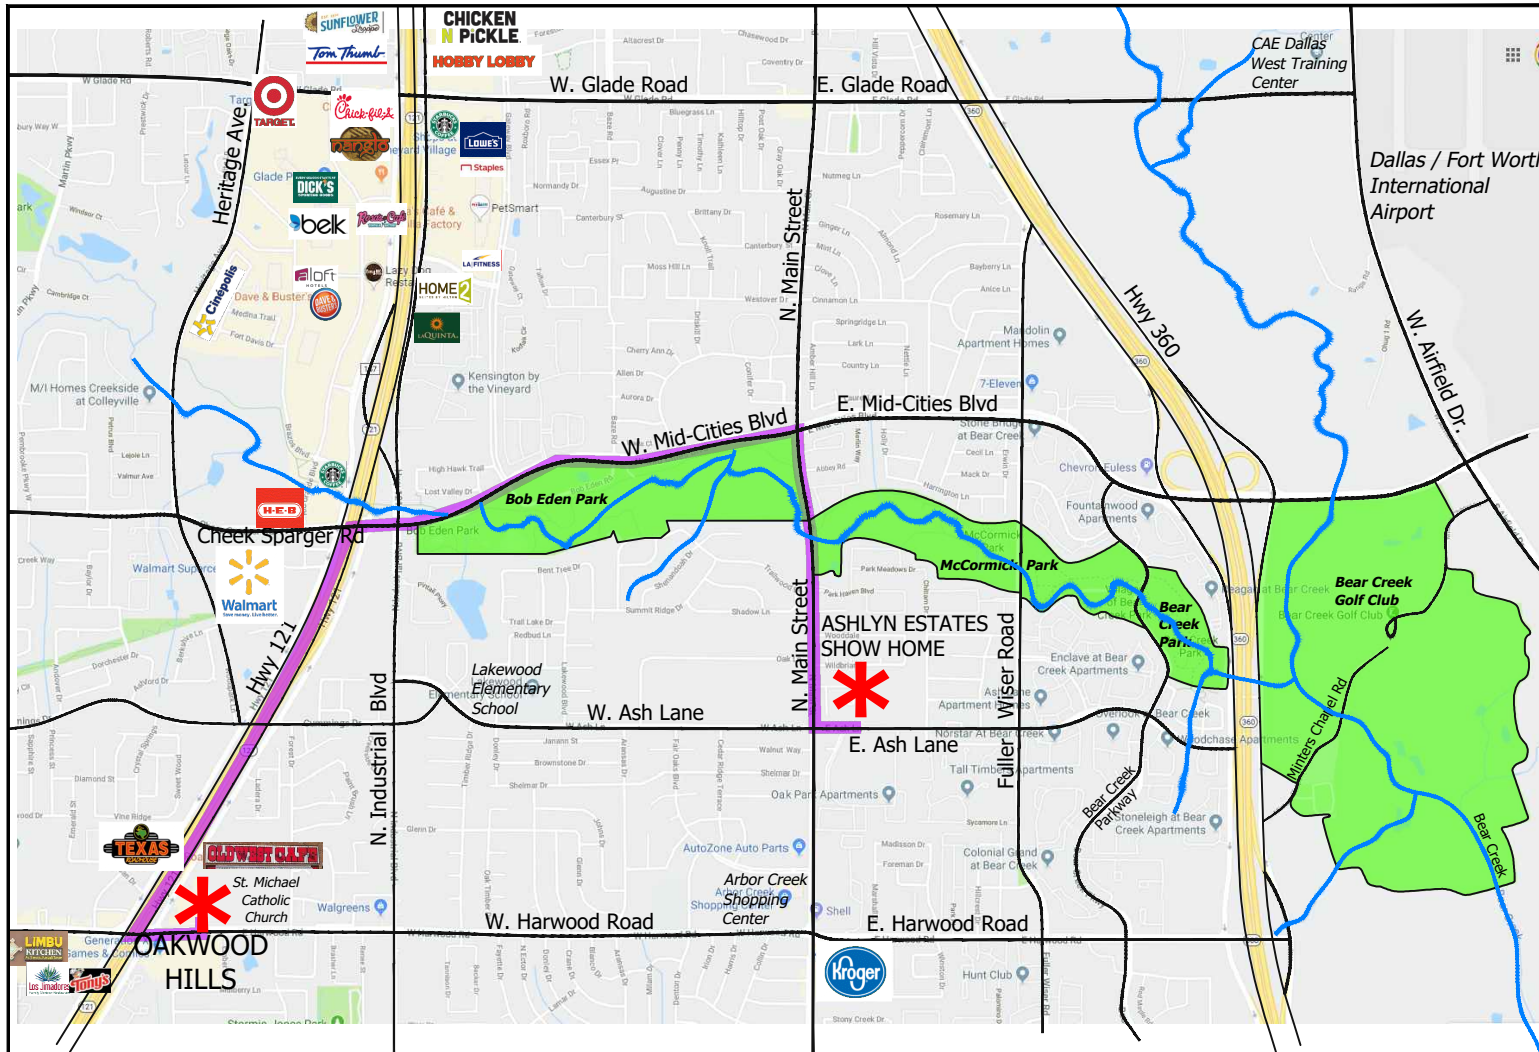

## Directions from Show Home to Oakwood Hills

1. Right on Ash Lane (west)
2. Right on Main (north)
3. Left on Mid Cities (west)
4. Left on 121 to Harwood exit (south)
5. Left on Harwood to top of hill (east)
6. Left into Oakwood Hills (north)
- (3705 Harwood Road Bedford)

## Directions from Oakwood Hills to Show Home

1. Right on Harwood (west)
2. Right on 121 to Mid Cities exit (north)
3. Right on Mid Cities (east)
4. Right on Main (south)
5. Left on Ash Lane (east)
6. Left on Hope Drive (north)
7. Show home is second home on right
- (1602 Hope Dr)